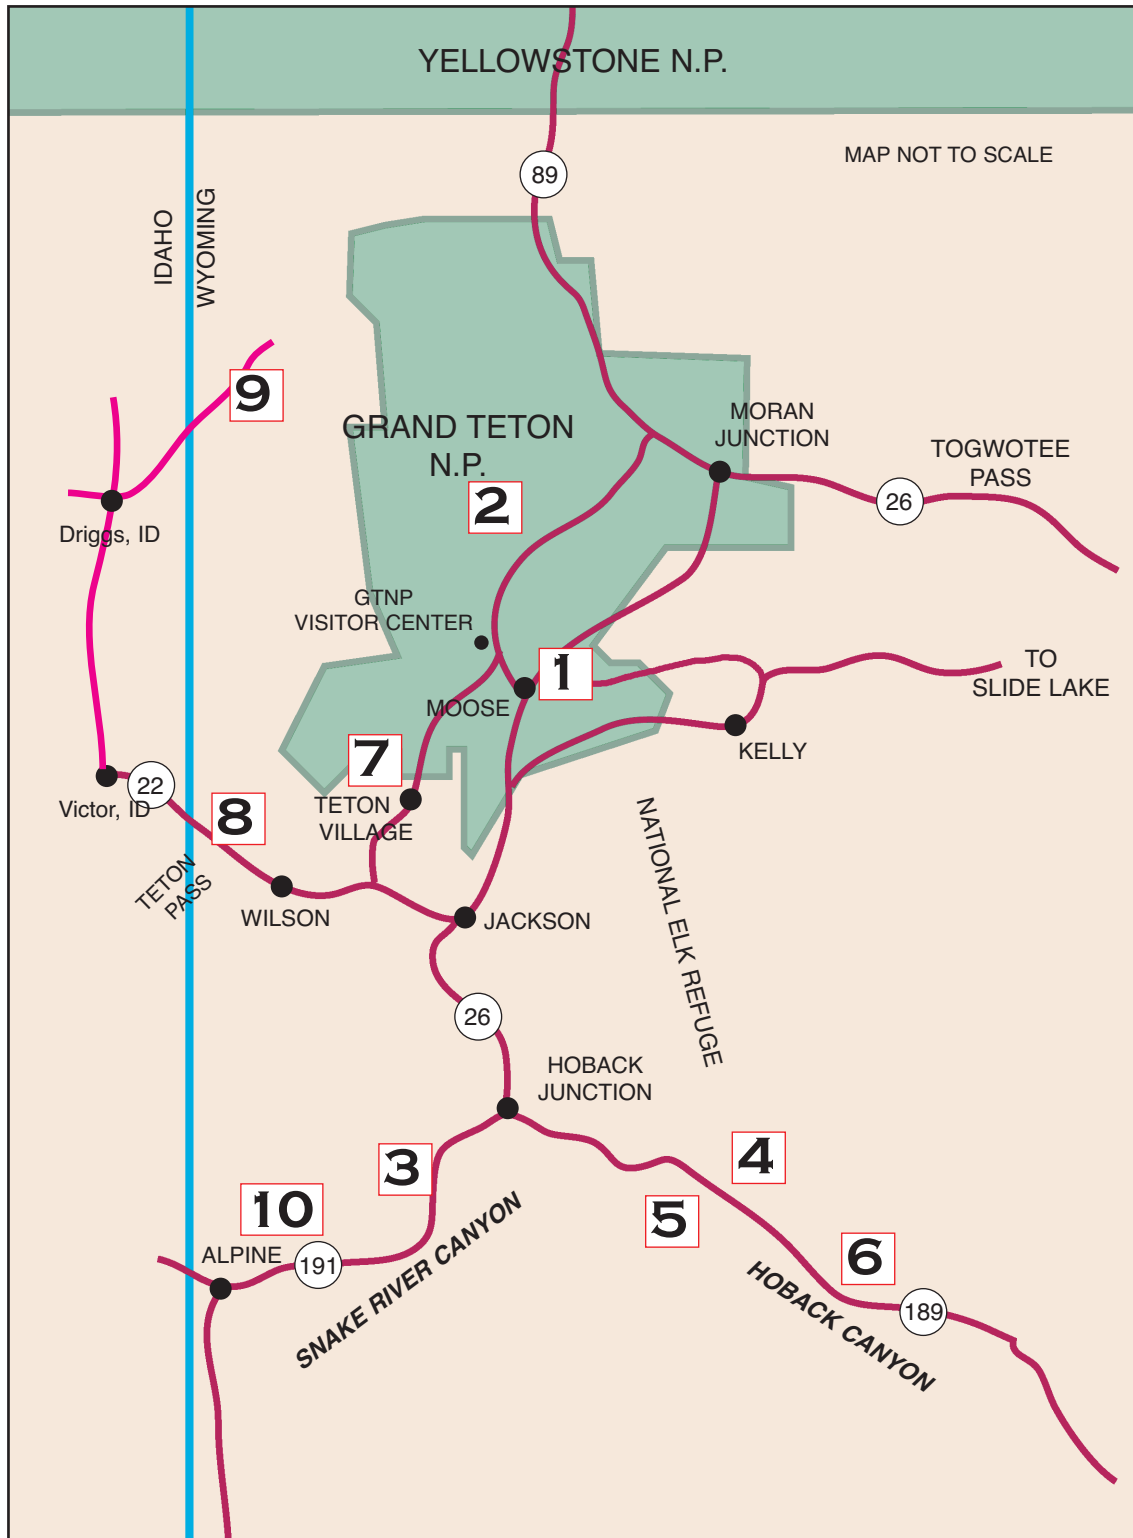

TETONCLIMBING.COM

- | | |
|--|------------------------------------|
| 1 • BLACKTAIL BUTTE | 6 • HOBACK SHIELD |
| 2 • BOULDER ISLAND, BOULDERTOWN
JENNY LAKE BOULDERS | 7 • TRAM AREA/ROCKSPRINGS BUTTRESS |
| 3 • RODEO WALL | 8 • TETON PASS/THE REEF |
| 4 • MONTGOMERY CLIFF | 9 • TETON CANYON |
| 5 • HEECHEE WALL | 10 • CUEVA DE LAS CABRAS |